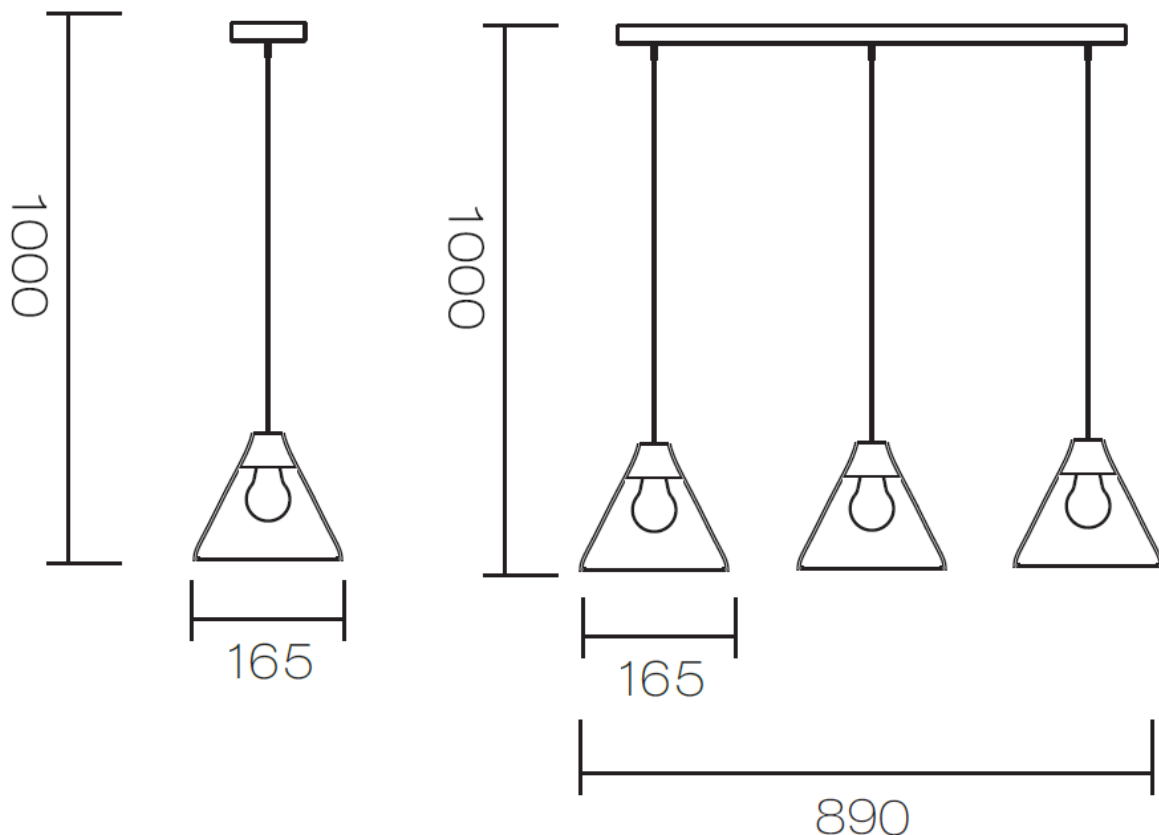

FEATURES »

- ∴ Environmentally friendly - no mercury and lead
- ∴ Modern design
- ∴ No ultraviolet and infrared rays
- ∴ Resistant to shock and vibration stable body
- ∴ Low heat emission

AREAS OF APPLICATION »

- ∴ Domestic applications
- ∴ Home interior
- ∴ General illumination

PRODUCT DETAILS »

Catalogue number	Description	Colour	Lampholder
955BRADLEY1	Pendant	Wood & grey	1xE27
955BRADLEY3	Pendant	Wood & grey	3xE27

DIMENSIONS »